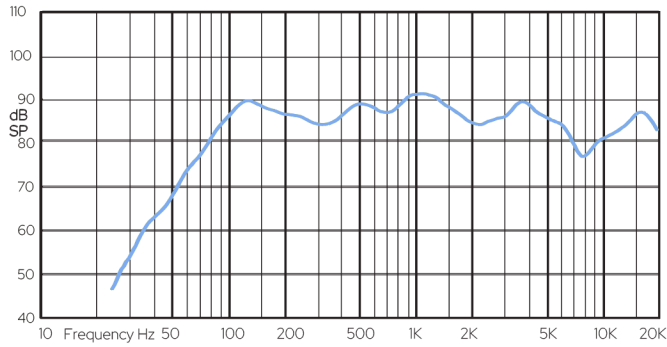

VIVA 8

POWERFUL CABINET LOUDSPEAKER FOR BACKGROUND MUSIC

Frequency response