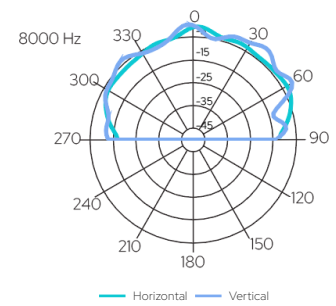

Horizontal/vertical polar diagrams