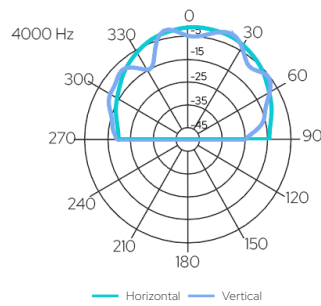

Technical Specifications	VIVA 8
Rated power	60 W (8 Ω)
Transformer power taps	50 W - 25 W - 12.5 W - 6 W - 3 W - 8 Ω
Sensitivity	87 dB (1 W / 1 m)
Maximum SPL	108 dB (Pmax / 1 m) at 917 Hz
Frequency response	60 Hz - 20 kHz
Dispersion at 1000 Hz	120° (H), 120° (V)
Driver dimensions	8" (203 mm) woofer, 1" (25 mm) tweeter
Dimensions	340 mm x 220 mm x 216 mm
Weight	5.28 kg
Material	Housing - ABS plastic, grill - aluminum, U-bracket - steel
Colour	White (RAL9016), Black (RAL9017)

VIVA 8

POWERFUL CABINET LOUDSPEAKER FOR BACKGROUND MUSIC

Frequency response

Impedance

Horizontal/vertical polar diagrams

Dimensions

220 mm

340 mm