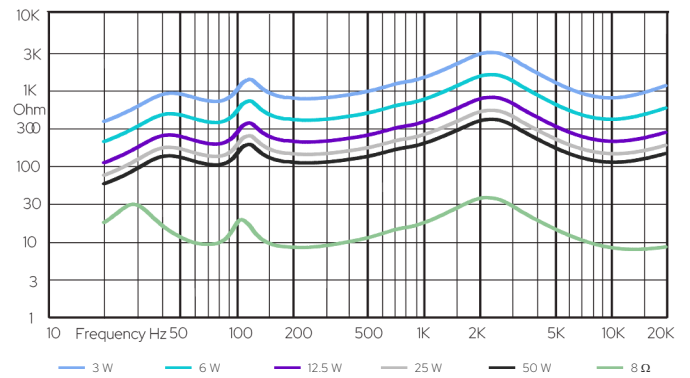

Technical Specifications	VIVA 8
Rated power	60 W (8 Ω)
Transformer power taps	50 W - 25 W - 12.5 W - 6 W - 3 W - 8 Ω
Sensitivity	87 dB (1 W / 1 m)
Maximum SPL	108 dB (Pmax / 1 m) at 917 Hz
Frequency response	60 Hz - 20 kHz
Dispersion at 1000 Hz	120° (H), 120° (V)
Driver dimensions	8" (203 mm) woofer, 1" (25 mm) tweeter
Dimensions	340 mm x 220 mm x 216 mm
Weight	5.28 kg
Material	Housing - ABS plastic, grill - aluminum, U-bracket - steel
Colour	White (RAL9016), Black (RAL9017)

VIVA 8

POWERFUL CABINET LOUDSPEAKER FOR BACKGROUND MUSIC

Frequency response

Impedance

Horizontal/vertical polar diagrams

Dimensions

220 mm

340 mm