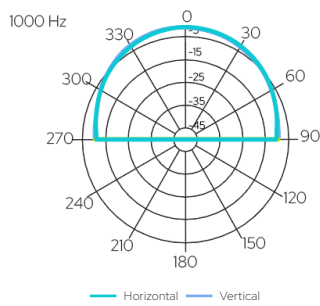

Technical Specifications	VIVA 8
Rated power	60 W (8 Ω)
Transformer power taps	50 W - 25 W - 12.5 W - 6 W - 3 W - 8 Ω
Sensitivity	87 dB (1 W / 1 m)
Maximum SPL	108 dB (Pmax / 1 m) at 917 Hz
Frequency response	60 Hz - 20 kHz
Dispersion at 1000 Hz	120° (H), 120° (V)
Driver dimensions	8" (203 mm) woofer, 1" (25 mm) tweeter
Dimensions	340 mm x 220 mm x 216 mm
Weight	5.28 kg
Material	Housing - ABS plastic, grill - aluminum, U-bracket - steel
Colour	White (RAL9016), Black (RAL9017)

VIVA 8

POWERFUL CABINET LOUDSPEAKER FOR BACKGROUND MUSIC

Frequency response

Impedance

Horizontal/vertical polar diagrams

Dimensions

220 mm

340 mm