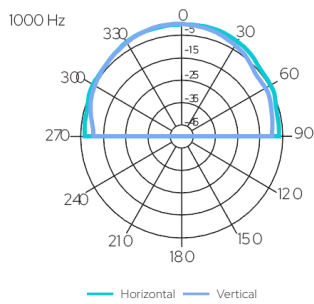

Horizontal/vertical polar diagrams