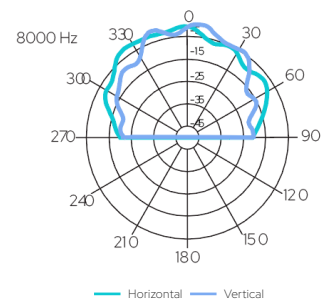

Horizontal/vertical polar diagrams