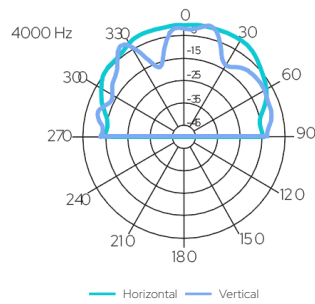

Horizontal/vertical polar diagrams