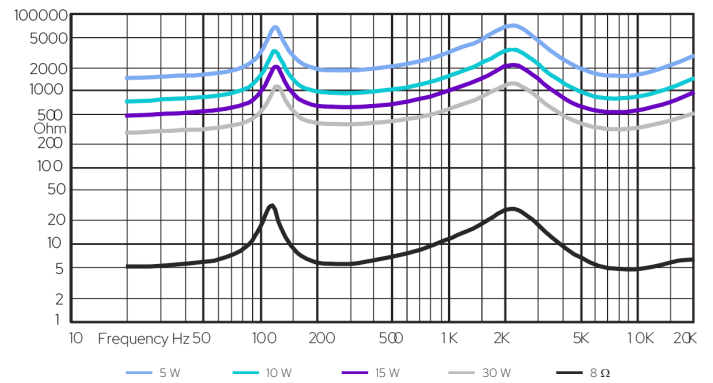

VIVA 5

POWERFUL CABINET LOUDSPEAKER FOR BACKGROUND MUSIC

Impedance

Dimensions