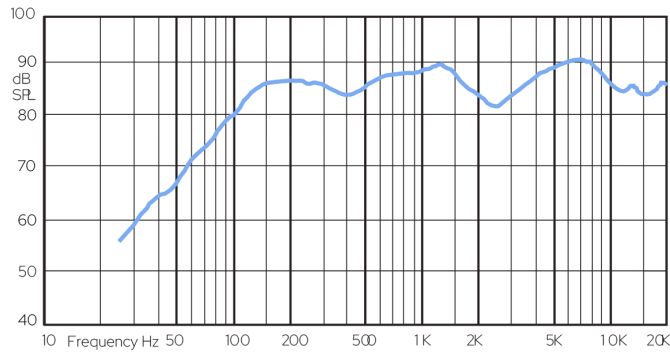

VIVA 5

POWERFUL CABINET LOUDSPEAKER FOR BACKGROUND MUSIC

Frequency response