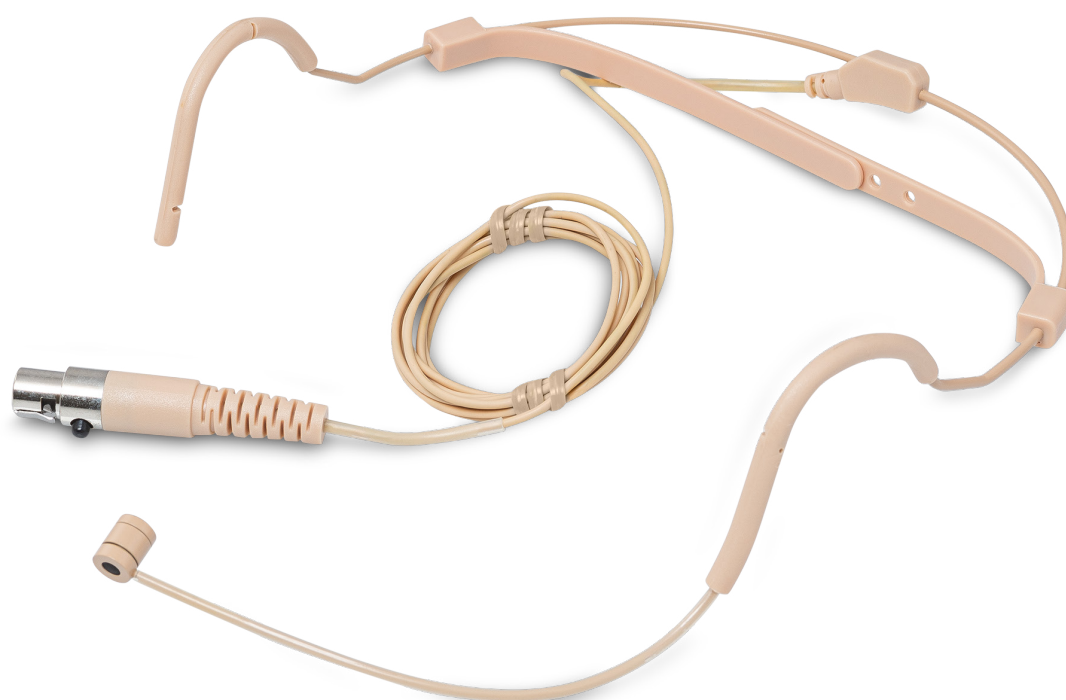

SH 1

MICROPHONE FOR iLIVE 1 & iLIVE 2 BODY PACK TRANSMITTERS

SH1 is a lightweight headset microphone designed for use with wireless systems, featuring a moisture-repellent and corrosion-resistant condenser capsule. It includes an easily adjustable headband for a secure and comfortable fit. Finished in a discreet skin-tone color, the headset remains virtually invisible during performances. The microphone delivers clear, high-quality audio and is sweat-resistant, making it ideal for theater, aerobics, dance shows, and other live entertainment applications.

Technical Specifications	SH 1
Capsule type	Condenser
Polar pattern	Cardioid
Impedance	1.5 k Ω (at 1 kHz)
Sensitivity	-68 dB
S/N ratio	58 dB
Frequency response	70 Hz - 16 KHz
Connector	4-pin mini XLR
Operating voltage	1 V - 10 V
Cable length	1.2 m
Weight	30 g
Colour	Skin (RAL 1014)
Accessories	Windscreen, clip