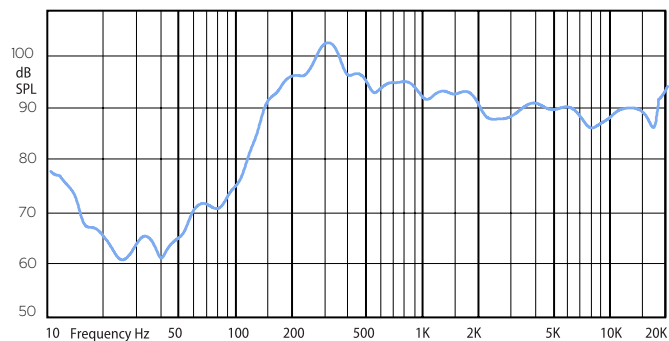

COM SLIM 50

SLIM BODY ALUMINIUM COLUMN LOUDSPEAKERS

Slim-profile loudspeaker designed for use in areas with high reverberation time, such as churches, train stations, and market halls. Its neutral and discreet appearance makes it ideal for visually sensitive interiors. The COM SLIM 50 is equipped with ten 2" (50 mm) woofers and one 1" (25 mm) tweeter. A mounting bracket is included.

Optional MB1
mounting bracket

Technical Specifications	COM SLIM 50
Rated power	50 W
Transformer power taps	50 W - 25 W - 12.5W - 20 Ω
Sensitivity	91 dB (1 W/1 m)
Maximum SPL	108 dB (Pmax/1 m)
Frequency response	180 Hz – 18 kHz
Driver dimensions	10 x 2" (51 mm) woofer, 1 x 1" (25 mm) tweeter
Dispersion at 1000 Hz	180° (H), 70° (V)
Dimensions	802 mm x 75 mm x 69 mm
Protection	IP 55
Weight	3.5 kg
Material	Aluminum
Colour	White (RAL 9016)
Additional accessory	MB1 wall mount bracket

COM SLIM 50

SLIM BODY ALUMINIUM COLUMN LOUDSPEAKERS

Frequency response

Impedance

Horizontal/vertical polar diagrams

Dimensions

75 mm

69 mm

802 mm