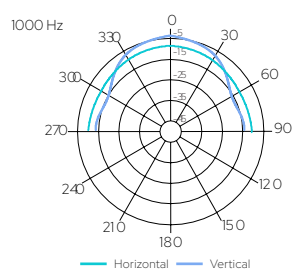

Optional MB1
mounting bracket

Technical Specifications	COM SLIM 50
Rated power	50 W
Transformer power taps	50 W - 25 W - 12.5W - 20 Ω
Sensitivity	91 dB (1 W/1 m)
Maximum SPL	108 dB (Pmax/1 m)
Frequency response	180 Hz – 18 kHz
Driver dimensions	10 x 2" (51 mm) woofer, 1 x 1" (25 mm) tweeter
Dispersion at 1000 Hz	180° (H), 70° (V)
Dimensions	802 mm x 75 mm x 69 mm
Protection	IP 55
Weight	3.5 kg
Material	Aluminum
Colour	White (RAL 9016)
Additional accessory	MB1 wall mount bracket

COM SLIM 50

SLIM BODY ALUMINIUM COLUMN LOUDSPEAKERS

Frequency response

Impedance

Horizontal/vertical polar diagrams

Dimensions

75 mm

69 mm

802 mm