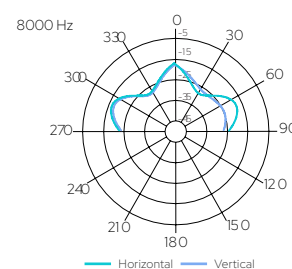

Optional MB1
mounting bracket

Technical Specifications	COM SLIM 50
Rated power	50 W
Transformer power taps	50 W - 25 W - 12.5W - 20 Ω
Sensitivity	91 dB (1 W/1 m)
Maximum SPL	108 dB (Pmax/1 m)
Frequency response	180 Hz – 18 kHz
Driver dimensions	10 x 2" (51 mm) woofer, 1 x 1" (25 mm) tweeter
Dispersion at 1000 Hz	180° (H), 70° (V)
Dimensions	802 mm x 75 mm x 69 mm
Protection	IP 55
Weight	3.5 kg
Material	Aluminum
Colour	White (RAL 9016)
Additional accessory	MB1 wall mount bracket

COM SLIM 50

SLIM BODY ALUMINIUM COLUMN LOUDSPEAKERS

Frequency response

Impedance

Horizontal/vertical polar diagrams

Dimensions

75 mm

69 mm

802 mm