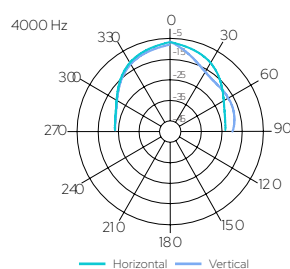

Optional MB1
mounting bracket

Technical Specifications	COM SLIM 50
Rated power	50 W
Transformer power taps	50 W - 25 W - 12.5W - 20 Ω
Sensitivity	91 dB (1 W/1 m)
Maximum SPL	108 dB (Pmax/1 m)
Frequency response	180 Hz – 18 kHz
Driver dimensions	10 x 2" (51 mm) woofer, 1 x 1" (25 mm) tweeter
Dispersion at 1000 Hz	180° (H), 70° (V)
Dimensions	802 mm x 75 mm x 69 mm
Protection	IP 55
Weight	3.5 kg
Material	Aluminum
Colour	White (RAL 9016)
Additional accessory	MB1 wall mount bracket

COM SLIM 50

SLIM BODY ALUMINIUM COLUMN LOUDSPEAKERS

Frequency response

Impedance

Horizontal/vertical polar diagrams

Dimensions

75 mm

69 mm

802 mm