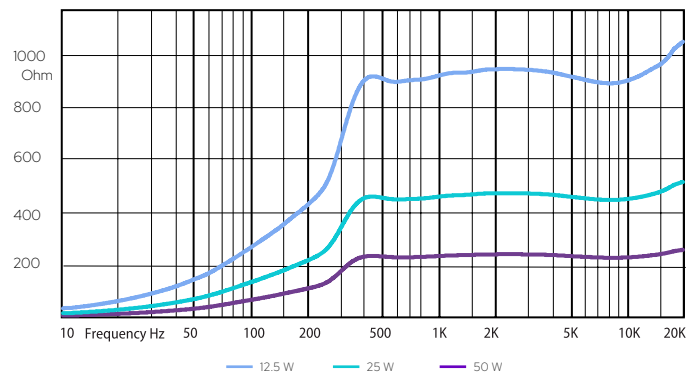

COM SLIM 50

SLIM BODY ALUMINIUM COLUMN LOUDSPEAKERS

Slim-profile loudspeaker designed for use in areas with high reverberation time, such as churches, train stations, and market halls. Its neutral and discreet appearance makes it ideal for visually sensitive interiors. The COM SLIM 50 is equipped with ten 2" (50 mm) woofers and one 1" (25 mm) tweeter. A mounting bracket is included.

Optional MB1
mounting bracket

Technical Specifications	COM SLIM 50
Rated power	50 W
Transformer power taps	50 W - 25 W - 12.5W - 20 Ω
Sensitivity	91 dB (1 W/1 m)
Maximum SPL	108 dB (Pmax/1 m)
Frequency response	180 Hz – 18 kHz
Driver dimensions	10 x 2" (51 mm) woofer, 1 x 1" (25 mm) tweeter
Dispersion at 1000 Hz	180° (H), 70° (V)
Dimensions	802 mm x 75 mm x 69 mm
Protection	IP 55
Weight	3.5 kg
Material	Aluminum
Colour	White (RAL 9016)
Additional accessory	MB1 wall mount bracket

COM SLIM 50

SLIM BODY ALUMINIUM COLUMN LOUDSPEAKERS

Frequency response

Impedance

Horizontal/vertical polar diagrams

Dimensions

75 mm

69 mm

802 mm