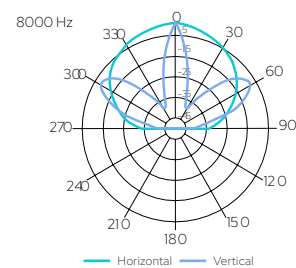

Optional MB1
mounting bracket

Technical Specifications	COM SLIM 30
Rated power	30 W
Transformer power taps	30 W - 15 W - 7.5W - 8 Ω
Sensitivity	91 dB (1 W/1 m)
Maximum SPL	108 dB (Pmax/1 m) at 1995 Hz
Frequency response	180 Hz – 18 kHz
Driver dimensions	4 x 2" (50 mm) woofer, 1 x 1" (25 mm) tweeter
Dispersion at 1000 Hz	140° (H), 80° (V)
Dimensions	405 mm x 75 mm x 69 mm
Protection	IP 55
Weight	1.7 kg
Material	Aluminum
Colour	White (RAL 9016)
Additional accessory	MB1 wall mount bracket

COM SLIM 30

SLIM BODY ALUMINIUM COLUMN LOUDSPEAKERS

Frequency response

Impedance

Horizontal/vertical polar diagrams

Dimensions

75 mm

69 mm

405 mm