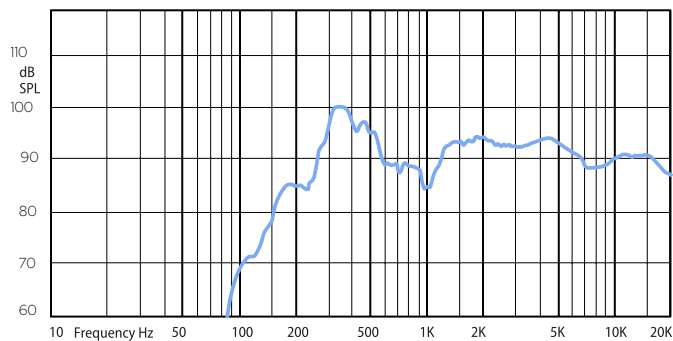

COM SLIM 30

SLIM BODY ALUMINIUM COLUMN LOUDSPEAKERS

Slim-profile loudspeaker designed for use in areas with high reverberation time, such as churches, train stations, and market halls. The speaker features a discreet, neutral design suitable for acoustically and visually sensitive interiors. The COM SLIM 30 is equipped with four 2" (50 mm) woofers and one 1" (25 mm) tweeter. A mounting bracket is included.

Optional MB1
mounting bracket

Technical Specifications	COM SLIM 30
Rated power	30 W
Transformer power taps	30 W - 15 W - 7.5W - 8 Ω
Sensitivity	91 dB (1 W/1 m)
Maximum SPL	108 dB (Pmax/1 m) at 1995 Hz
Frequency response	180 Hz – 18 kHz
Driver dimensions	4 x 2" (50 mm) woofer, 1 x 1" (25 mm) tweeter
Dispersion at 1000 Hz	140° (H), 80° (V)
Dimensions	405 mm x 75 mm x 69 mm
Protection	IP 55
Weight	1.7 kg
Material	Aluminum
Colour	White (RAL 9016)
Additional accessory	MB1 wall mount bracket

COM SLIM 30

SLIM BODY ALUMINIUM COLUMN LOUDSPEAKERS

Frequency response

Impedance

Horizontal/vertical polar diagrams

Dimensions

75 mm

69 mm

405 mm