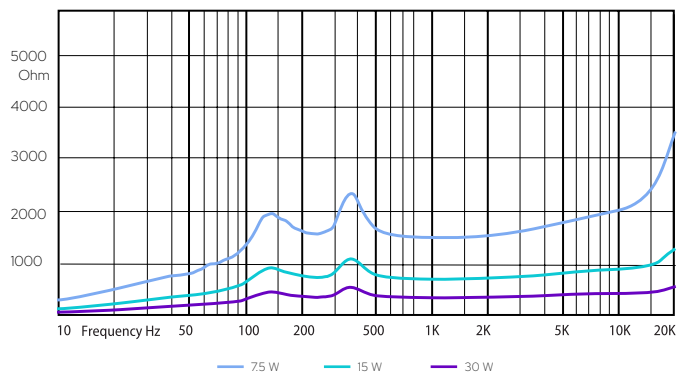

COM SLIM 30

SLIM BODY ALUMINIUM COLUMN LOUDSPEAKERS

Slim-profile loudspeaker designed for use in areas with high reverberation time, such as churches, train stations, and market halls. The speaker features a discreet, neutral design suitable for acoustically and visually sensitive interiors. The COM SLIM 30 is equipped with four 2" (50 mm) woofers and one 1" (25 mm) tweeter. A mounting bracket is included.

Optional MB1
mounting bracket

Technical Specifications	COM SLIM 30
Rated power	30 W
Transformer power taps	30 W - 15 W - 7.5W - 8 Ω
Sensitivity	91 dB (1 W/1 m)
Maximum SPL	108 dB (Pmax/1 m) at 1995 Hz
Frequency response	180 Hz – 18 kHz
Driver dimensions	4 x 2" (50 mm) woofer, 1 x 1" (25 mm) tweeter
Dispersion at 1000 Hz	140° (H), 80° (V)
Dimensions	405 mm x 75 mm x 69 mm
Protection	IP 55
Weight	1.7 kg
Material	Aluminum
Colour	White (RAL 9016)
Additional accessory	MB1 wall mount bracket

COM SLIM 30

SLIM BODY ALUMINIUM COLUMN LOUDSPEAKERS

Frequency response

Impedance

Horizontal/vertical polar diagrams

Dimensions

75 mm

69 mm

405 mm