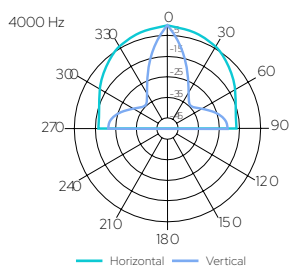

Optional MB1
mounting bracket

Technical Specifications	COM SLIM 30
Rated power	30 W
Transformer power taps	30 W - 15 W - 7.5W - 8 Ω
Sensitivity	91 dB (1 W/1 m)
Maximum SPL	108 dB (Pmax/1 m) at 1995 Hz
Frequency response	180 Hz – 18 kHz
Driver dimensions	4 x 2" (50 mm) woofer, 1 x 1" (25 mm) tweeter
Dispersion at 1000 Hz	140° (H), 80° (V)
Dimensions	405 mm x 75 mm x 69 mm
Protection	IP 55
Weight	1.7 kg
Material	Aluminum
Colour	White (RAL 9016)
Additional accessory	MB1 wall mount bracket

COM SLIM 30

SLIM BODY ALUMINIUM COLUMN LOUDSPEAKERS

Frequency response

Impedance

Horizontal/vertical polar diagrams

Dimensions

75 mm

69 mm

405 mm