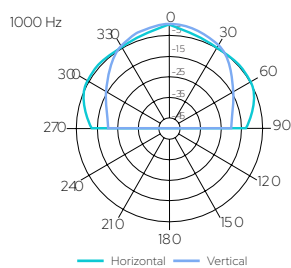

Optional MB1
mounting bracket

Technical Specifications	COM SLIM 30
Rated power	30 W
Transformer power taps	30 W - 15 W - 7.5W - 8 Ω
Sensitivity	91 dB (1 W/1 m)
Maximum SPL	108 dB (Pmax/1 m) at 1995 Hz
Frequency response	180 Hz – 18 kHz
Driver dimensions	4 x 2" (50 mm) woofer, 1 x 1" (25 mm) tweeter
Dispersion at 1000 Hz	140° (H), 80° (V)
Dimensions	405 mm x 75 mm x 69 mm
Protection	IP 55
Weight	1.7 kg
Material	Aluminum
Colour	White (RAL 9016)
Additional accessory	MB1 wall mount bracket

COM SLIM 30

SLIM BODY ALUMINIUM COLUMN LOUDSPEAKERS

Frequency response

Impedance

Horizontal/vertical polar diagrams

Dimensions

75 mm

69 mm

405 mm