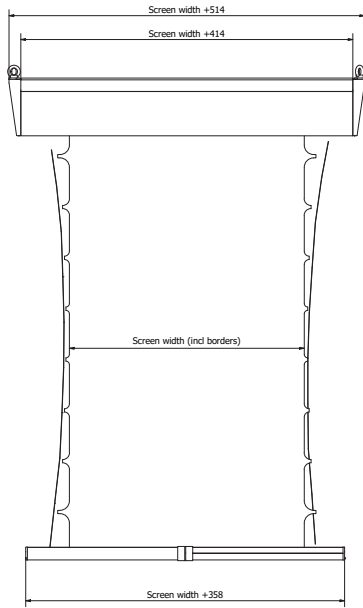

4:3
 NO BLACK BORDERS
 The screen format is 4:3.
 No black borders.

16:9
 The screen has 5 cm wide black borders. The format of the viewing area is 16:9.

16:10
 The screen has 5 cm wide black borders. The format of the viewing area is 16:10.

STANDARD FORMATS ODIN TT

4:3
 NO BLACK BORDERS
 The screen format is 4:3.
 No black borders.

16:9
 The screen has 5 cm wide black borders. The format of the viewing area is 16:9.

16:10
 The screen has 5 cm wide black borders. The format of the viewing area is 16:10.

SCREEN DIMENSIONS ODIN TAB TENSION

SCREEN SURFACES

FlexWhite
Pliable matt white front surface, superb colour rendition, 8K compliant.
Gain 1.0

WALL BRACKETS ODIN

Attention: You need to order wall brackets separately