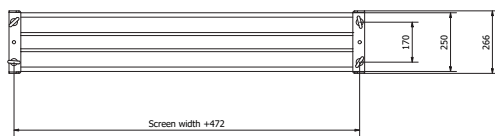

SCREEN DIMENSIONS ODIN TAB TENSION

SCREEN SURFACES

FlexWhite
Pliable matt white front surface, superb colour rendition, 8K compliant.
Gain 1.0

WALL BRACKETS ODIN

Attention: You need to order wall brackets separately