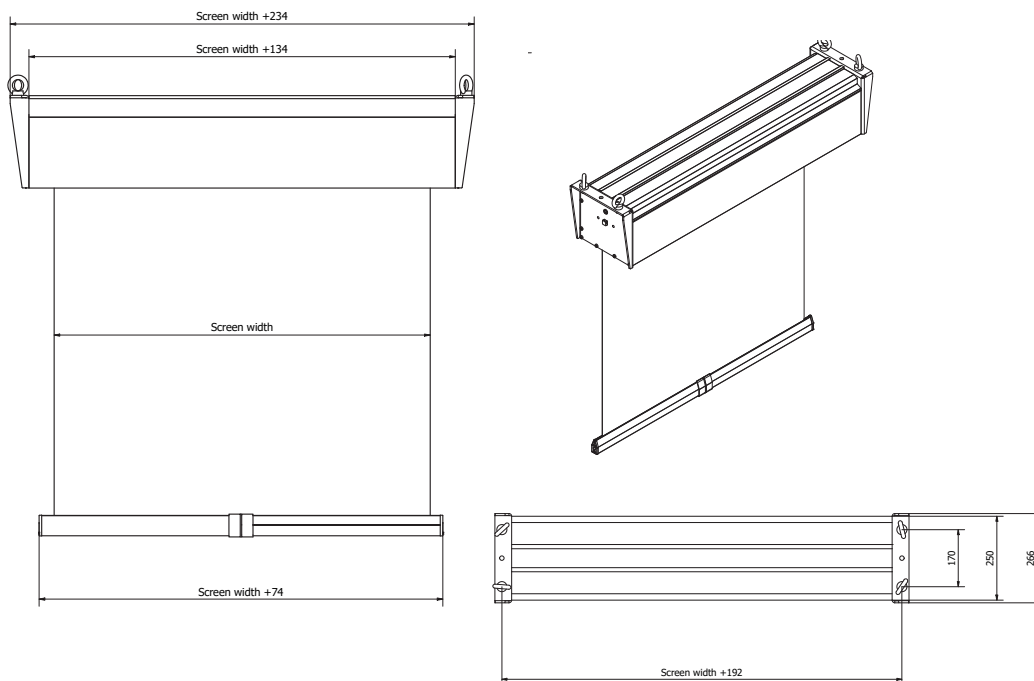

SCREEN DIMENSIONS ODIN

SCREEN SURFACES

FlexWhite
Pliable matt white front surface, superb colour rendition, 8K compliant.
Gain 1.0

MOTOR CONTROL

ENYROOM-ER MOTOR
Built-in controls
Enyroom-ER radio receiver

Accessories
Radio remote controls
Autolink
Dry contact transmitter
WiFi-box App-control
IP-box

INSTALLATION/WIRED MOTOR
Accessories
Control box (RS232, RF, IR,
12V trigger, Dry contact)

STANDARD FORMATS ODIN

4:3
NO BLACK BORDERS
The screen format is 4:3.
No black borders.

16:9
The screen has 5 cm wide black borders. The format of the viewing area is 16:9.

16:10
The screen has 5 cm wide black borders. The format of the viewing area is 16:10.

STANDARD FORMATS ODIN TT

4:3
NO BLACK BORDERS
The screen format is 4:3.
No black borders.

16:9
The screen has 5 cm wide black borders. The format of the viewing area is 16:9.

16:10
The screen has 5 cm wide black borders. The format of the viewing area is 16:10.