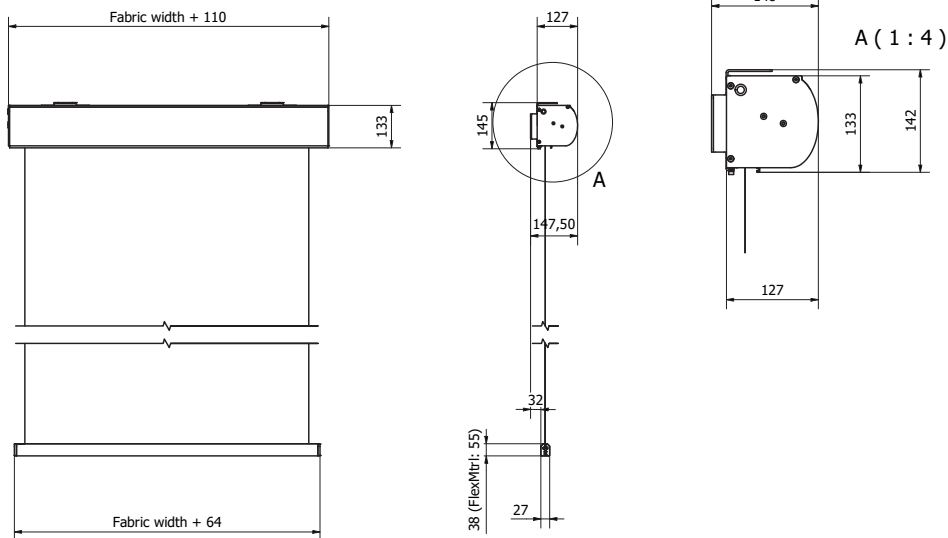

SCREEN DIMENSIONS LOKE

SCREEN SURFACES

Arctiq
Matt white front surface, fibre glass support, black-backed.
Gain 1.0

Xpert
White front surface, PVC free.
Flame retardant (B1)
Excellent surface flatness and colour temp. Gain 1.0

FlexWhite
Pliable matt white front surface, superb colour rendition, Full HD & 8K compliant. Gain 1.0

MOTOR CONTROL

ENYROOM-ER MOTOR
Built-in controls
Enyroom-ER radio receiver
Dry contact (RJ12 connector)

Accessories
Radio remote controls
Autolink
Dry contact transmitter
WiFi-box App-control
IP-box

INSTALLATION/WIRED MOTOR
Accessories
Control box (RS232, RF, IR, 12V trigger,
Dry contact transmitter)

STANDARD FORMATS LOKE

1:1 The screen format is 1:1.
No black borders.

4:3 The screen format is 4:3.
No black borders.

16:9 The screen has 5 cm wide black borders. The format of the viewing area is 16:9.

16:10 The screen has 5 cm wide black borders. The format of the viewing area is 16:10.

STANDARD FORMATS LOKE TT

4:3 The screen format is 4:3.
No black borders.

16:9 The screen has 5 cm wide black borders. The format of the viewing area is 16:9.

16:10 The screen has 5 cm wide black borders. The format of the viewing area is 16:10.

2:35:1 The screen has 5 cm wide black borders. The format of the viewing area is 2:35:1