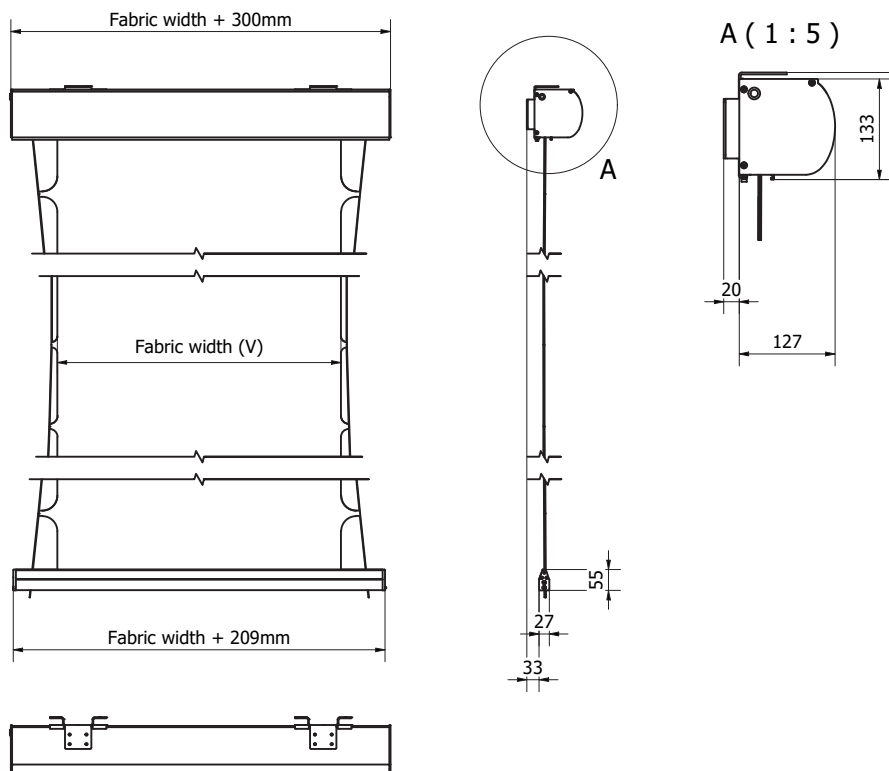

1:1 The screen format is 1:1.
No black borders.

4:3 The screen format is 4:3.
No black borders.

16:9 The screen has 5 cm wide black borders. The format of the viewing area is 16:9.

16:10 The screen has 5 cm wide black borders. The format of the viewing area is 16:10.

STANDARD FORMATS LOKE TT

4:3 The screen format is 4:3.
No black borders.

16:9 The screen has 5 cm wide black borders. The format of the viewing area is 16:9.

16:10 The screen has 5 cm wide black borders. The format of the viewing area is 16:10.

2:35:1 The screen has 5 cm wide black borders. The format of the viewing area is 2:35:1

SCREEN DIMENSIONS LOKE TAB TENSION

SCREEN SURFACES

ReAct
 Pliable silver grey front surface, enhances colour contrast in bright light, 8K compliant. Gain 1.0