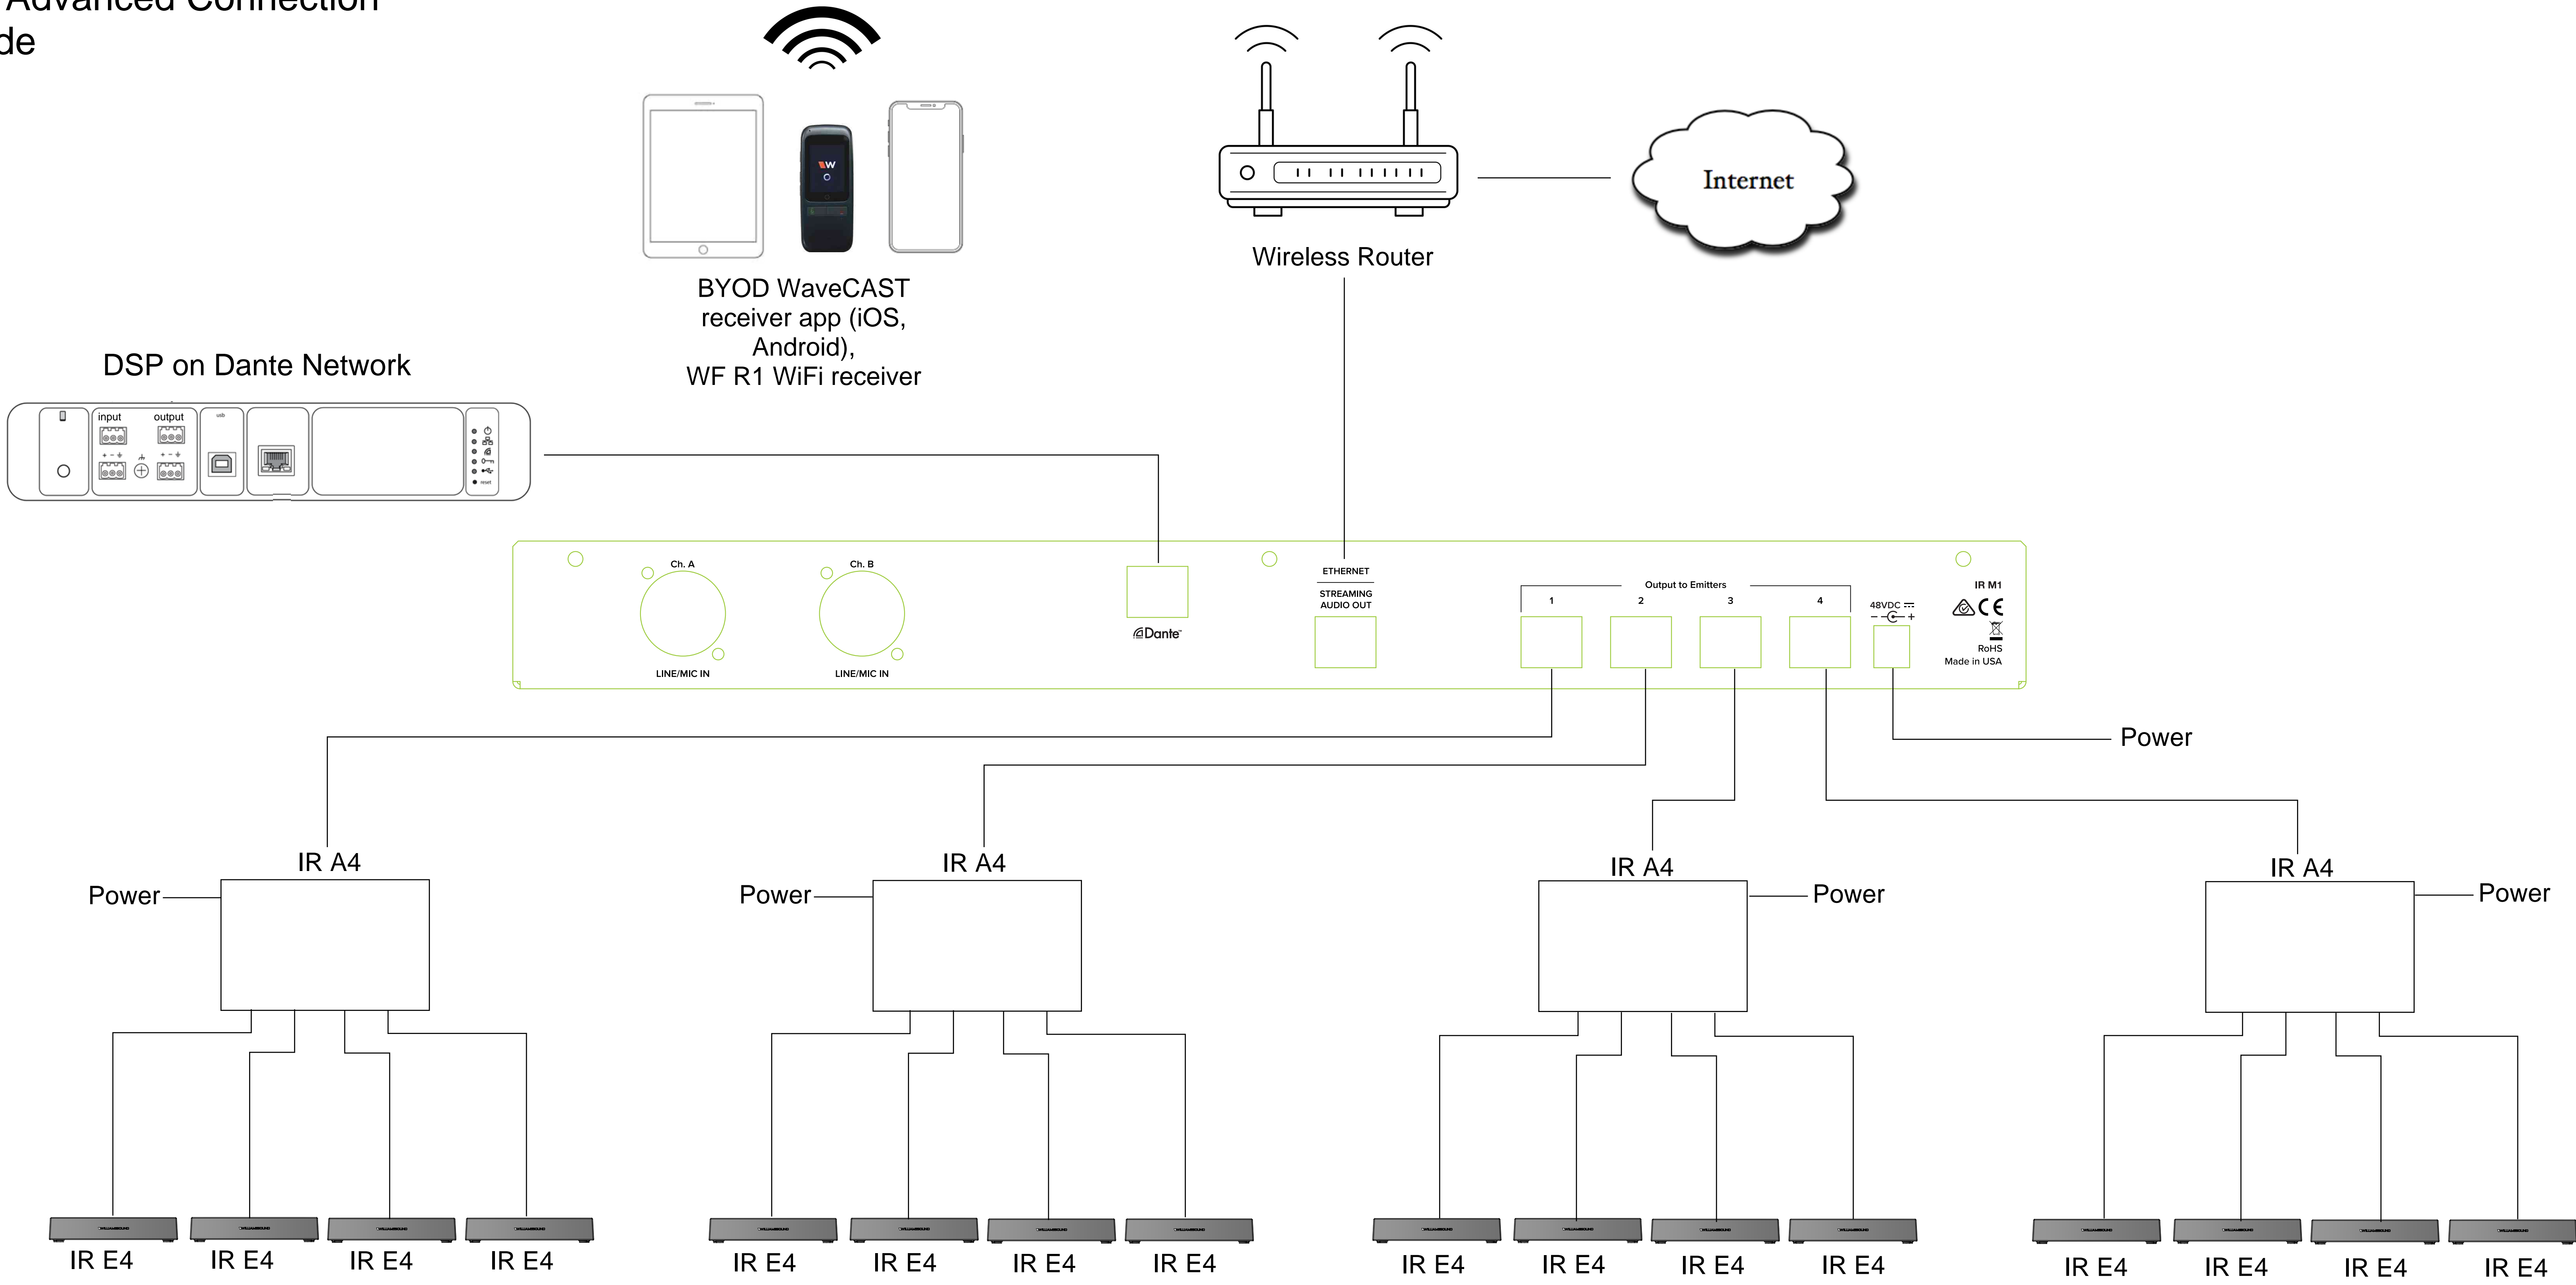

IR+ Advanced Connection Guide

RX22-4 and RX20 Infrared receivers
(signal contained within the room)