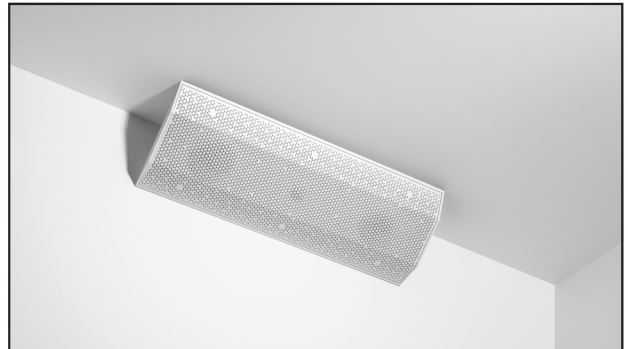

ALL-IN-ONE WIRELESS INDOOR & OUTDOOR SPEAKER

ACTIVE SURFACE MOUNT SPEAKER

The iO1 speaker can be used indoors and outdoors in 6 different orientations. Connect to the speakers wirelessly or via a data cable. With a powerful amplifier and connectivity all built in, this active surface mount speaker delivers premium audio quality and ease of installation in one versatile package.

BLACK

WHITE

LIMITLESS INSTALL POSSIBILITIES

ON WALL

Ideal for any wall mount application where you want to focus audio directly to an indoor or outdoor seating area.

IN CORNER

Ideal for any corner such as eaves in the garden or corners of rooms. Can mount horizontally or vertically.

PENDENT

Ideal for pendent hanging over a kitchen island, a dining table, a hot tub or in a pergola. Eyelet kit sold separately.

COUNTER TOP

Ideal for on a bookcase, dining room sideboard, a desk or above a kitchen unit.

GROUND SPIKE

Different applications available - floor mount (on decking), hinged (wall mount) or ground spike. Sold separately.

ON CORNER

Ideal for corners of a room, where you want to focus audio directly into an area.