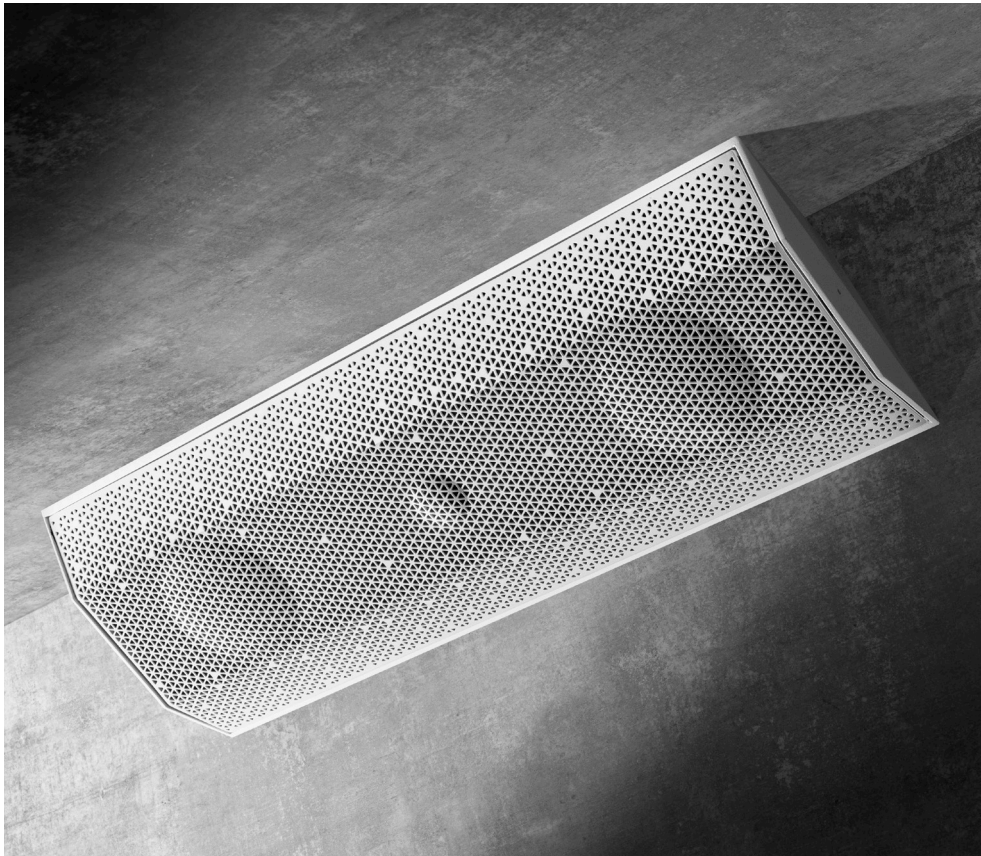

ALL-IN-ONE WIRELESS INDOOR & OUTDOOR SPEAKER

ACTIVE SURFACE MOUNT SPEAKER

The iO1 speaker can be used indoors and outdoors in 6 different orientations. Connect to the speakers wirelessly or via a data cable. With a powerful amplifier and connectivity all built in, this active surface mount speaker delivers premium audio quality and ease of installation in one versatile package.

BLACK

WHITE

LIMITLESS INSTALL POSSIBILITIES

ON WALL

Ideal for any wall mount application where you want to focus audio directly to an indoor or outdoor seating area.

IN CORNER

Ideal for any corner such as eaves in the garden or corners of rooms. Can mount horizontally or vertically.

PENDENT

Ideal for pendent hanging over a kitchen island, a dining table, a hot tub or in a pergola. Eyelet kit sold separately.

COUNTER TOP

Ideal for on a bookcase, dining room sideboard, a desk or above a kitchen unit.

GROUND SPIKE

Different applications available - floor mount (on decking), hinged (wall mount) or ground spike. Sold separately.

ON CORNER

Ideal for corners of a room, where you want to focus audio directly into an area.