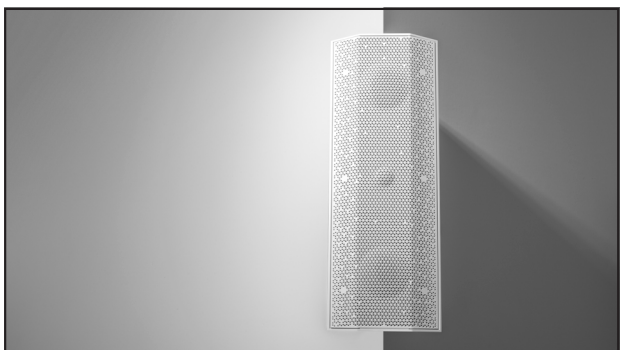

ALL-IN-ONE WIRELESS INDOOR & OUTDOOR SPEAKER

ACTIVE SURFACE MOUNT SPEAKER

The iO1 speaker can be used indoors and outdoors in 6 different orientations. Connect to the speakers wirelessly or via a data cable. With a powerful amplifier and connectivity all built in, this active surface mount speaker delivers premium audio quality and ease of installation in one versatile package.

BLACK

WHITE

LIMITLESS INSTALL POSSIBILITIES

ON WALL

Ideal for any wall mount application where you want to focus audio directly to an indoor or outdoor seating area.

IN CORNER

Ideal for any corner such as eaves in the garden or corners of rooms. Can mount horizontally or vertically.

PENDENT

Ideal for pendent hanging over a kitchen island, a dining table, a hot tub or in a pergola. Eyelet kit sold separately.

COUNTER TOP

Ideal for on a bookcase, dining room sideboard, a desk or above a kitchen unit.

GROUND SPIKE

Different applications available - floor mount (on decking), hinged (wall mount) or ground spike. Sold separately.

ON CORNER

Ideal for corners of a room, where you want to focus audio directly into an area.