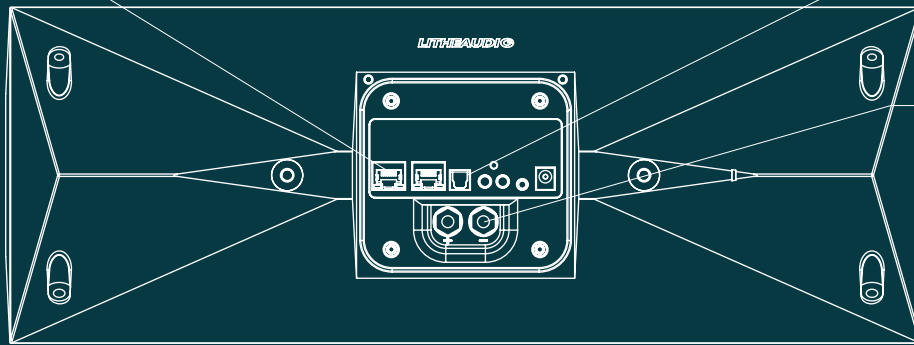

06821 IO1 Passive Speaker (Pair) - Black

06830 IO1 Passive Speaker (Single) - White

06831 IO1 Passive Speaker (Pair) - White

Speaker Dimensions:

Dimensions in mm (inches)

Ethernet Ports (x2)

Optical (In)

Speaker Outputs

90mm
(3.5')

162mm
(6.3')

277mm
(10.9')

Ø 5mm
(0.2')