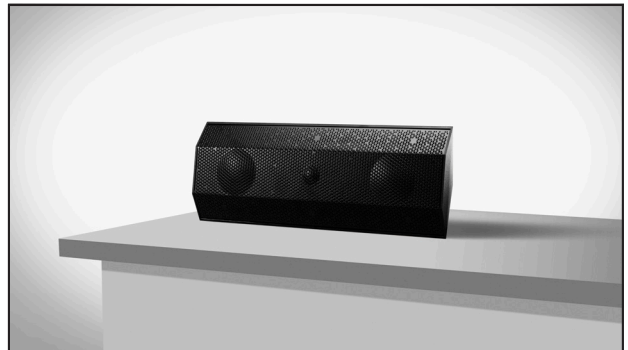

ALL-IN-ONE WIRELESS INDOOR & OUTDOOR SPEAKER

ACTIVE SURFACE MOUNT SPEAKER

The iO1 speaker can be used indoors and outdoors in 6 different orientations. Connect to the speakers wirelessly or via a data cable. With a powerful amplifier and connectivity all built in, this active surface mount speaker delivers premium audio quality and ease of installation in one versatile package.

BLACK

WHITE

LIMITLESS INSTALL POSSIBILITIES

ON WALL

Ideal for any wall mount application where you want to focus audio directly to an indoor or outdoor seating area.

IN CORNER

Ideal for any corner such as eaves in the garden or corners of rooms. Can mount horizontally or vertically.

PENDENT

Ideal for pendent hanging over a kitchen island, a dining table, a hot tub or in a pergola. Eyelet kit sold separately.

COUNTER TOP

Ideal for on a bookcase, dining room sideboard, a desk or above a kitchen unit.

GROUND SPIKE

Different applications available - floor mount (on decking), hinged (wall mount) or ground spike. Sold separately.

ON CORNER

Ideal for corners of a room, where you want to focus audio directly into an area.