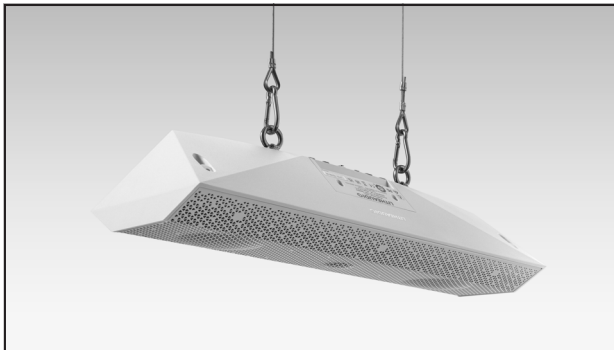

ALL-IN-ONE WIRELESS INDOOR & OUTDOOR SPEAKER

ACTIVE SURFACE MOUNT SPEAKER

The iO1 speaker can be used indoors and outdoors in 6 different orientations. Connect to the speakers wirelessly or via a data cable. With a powerful amplifier and connectivity all built in, this active surface mount speaker delivers premium audio quality and ease of installation in one versatile package.

BLACK

WHITE

LIMITLESS INSTALL POSSIBILITIES

ON WALL

Ideal for any wall mount application where you want to focus audio directly to an indoor or outdoor seating area.

IN CORNER

Ideal for any corner such as eaves in the garden or corners of rooms. Can mount horizontally or vertically.

PENDENT

Ideal for pendent hanging over a kitchen island, a dining table, a hot tub or in a pergola. Eyelet kit sold separately.

COUNTER TOP

Ideal for on a bookcase, dining room sideboard, a desk or above a kitchen unit.

GROUND SPIKE

Different applications available - floor mount (on decking), hinged (wall mount) or ground spike. Sold separately.

ON CORNER

Ideal for corners of a room, where you want to focus audio directly into an area.