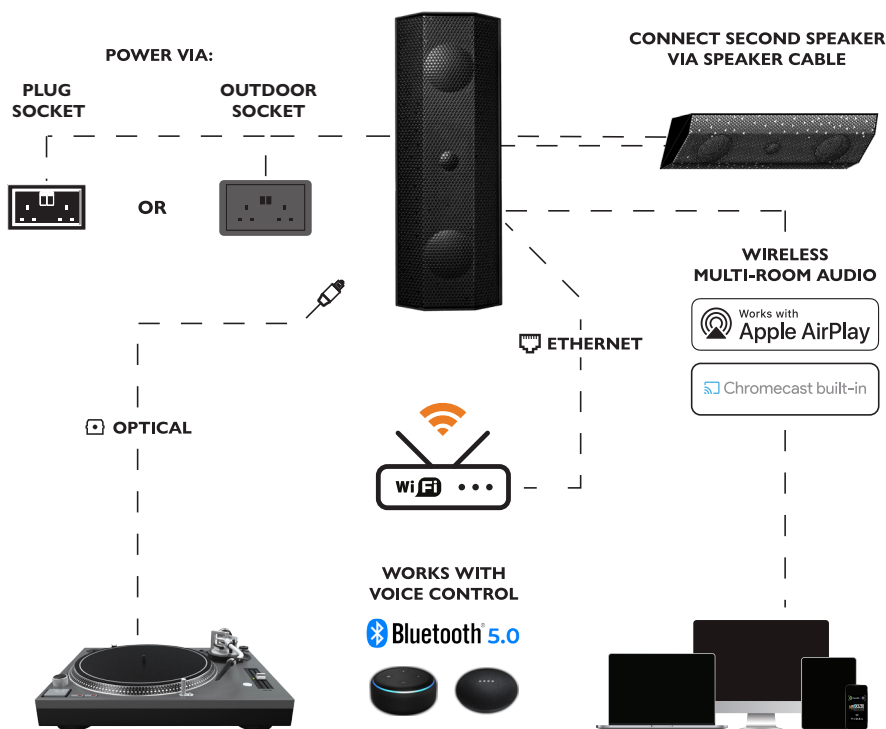

BLACK

WHITE

LIMITLESS INSTALL POSSIBILITIES

ON WALL

Ideal for any wall mount application where you want to focus audio directly to an indoor or outdoor seating area.

IN CORNER

Ideal for any corner such as eaves in the garden or corners of rooms. Can mount horizontally or vertically.

GROUND SPIKE

Different applications available - floor mount (on decking), hinged (wall mount) or ground spike. Sold separately.

ON CORNER

Ideal for corners of a room, where you want to focus audio directly into an area.

(Ground Spike and Pendent mounting kit sold separately)

ALL-IN-ONE SYSTEM. JUST ADD POWER.

ONE SPEAKER. SIX WAYS.

ON WALL 

PENDENT 

IN CORNER 

COUNTER TOP 

GROUND SPIKE 

All-In-One Solution

Amplifier and Wi-Fi all built-in, just add power

Place Anywhere

Mount 6 different ways to suit your installation requirements

Built-in AirPlay 2 and Google Chromecast

Stream music directly from your Smart Phone / Tablet using Bluetooth or control multiple rooms at the same time