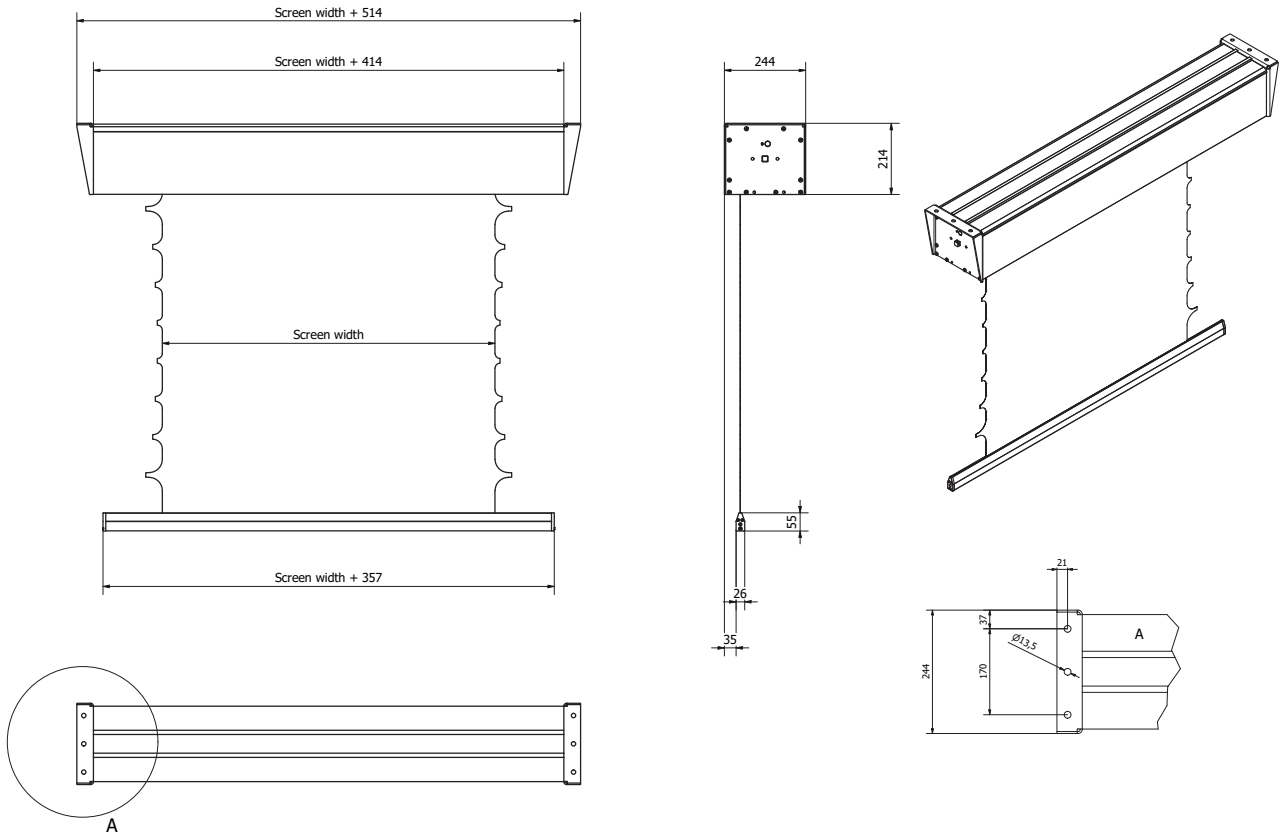

## STANDARD FORMATS BALDER TT

4:3  
NO BLACK BORDERS

The screen format is 4:3. No black borders.

16:9

The screen has 5 cm wide black borders. The format of the viewing area is 16:9.

16:10

The screen has 5 cm wide black borders. The format of the viewing area is 16:10.

## SCREEN DIMENSIONS BALDER TAB TENSION