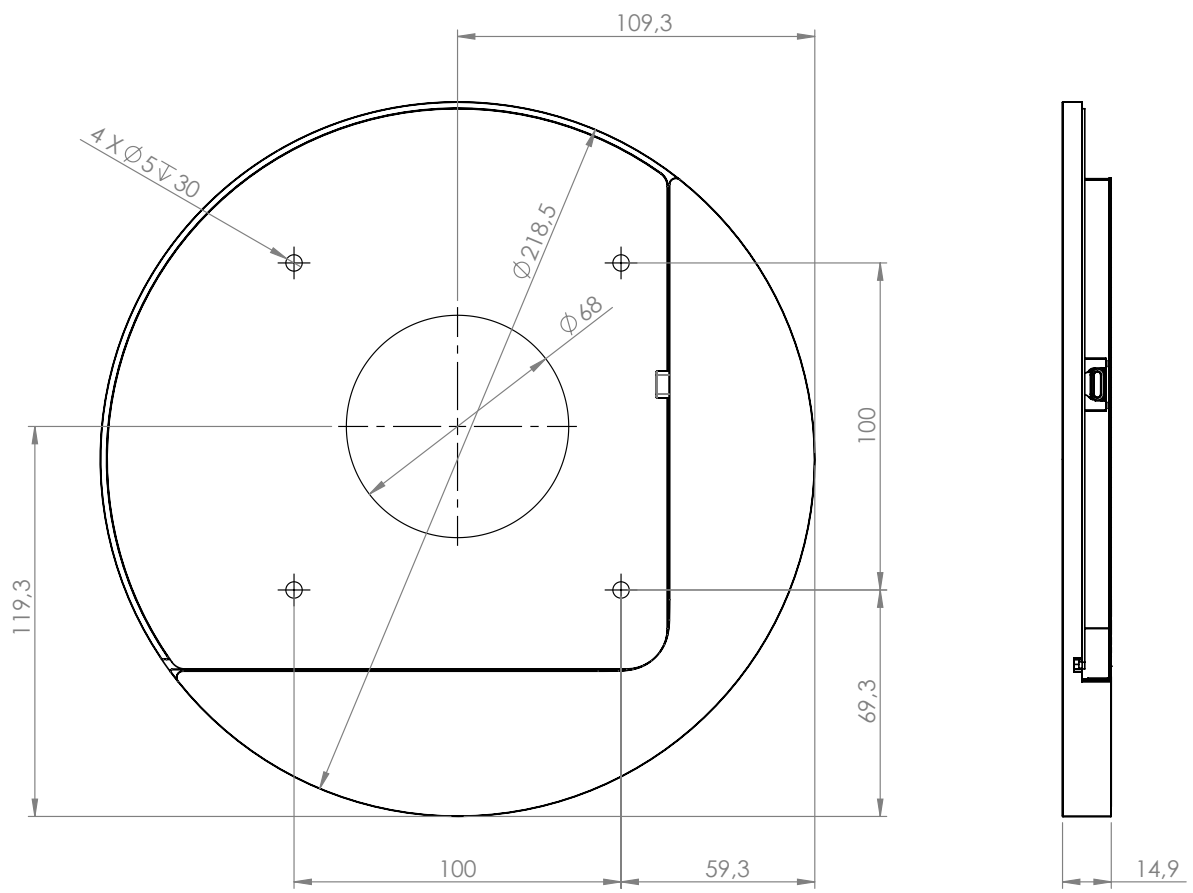

natural

lemon

mint

smaragd

red

Sunset - product dimensions

Product	DSP number	EAN	Product variant	Compatible devices	Cable	Weight in kg
Sunset	DSP-5-10-1009-12	4260600747194	Sunset for iPad 10.9" 10th Gen. Black Anodized	iPad 10.9" (10th gen.)	integrated USB-C to USB-C	1.1
Sunset	DSP-5-10-1009-13	4260600747200	Sunset for iPad 10.9" 10th Gen. Gold Anodized	iPad 10.9" (10th gen.)	integrated USB-C to USB-C	1.1
Sunset	DSP-5-10-1009-14	4260600747217	Sunset for iPad 10.9" 10th Gen. Titanium Anodized	iPad 10.9" (10th gen.)	integrated USB-C to USB-C	1.1
Sunset	DSP-5-10-1100-12	4260600748948	Sunset for iPad Air 4/5 10.9" / Air 11" / Pro 11" Black Anodized	iPad Air 4 10.9" iPad Air 5 10.9" iPad Air 11" (2024) iPad Pro 11" (1st gen.) iPad Pro 11" (2nd gen.) iPad Pro 11" (3rd gen.) iPad Pro 11" (4th gen.)	integrated USB-C to USB-C	1.1
Sunset	DSP-5-10-1100-13	4260600748955	Sunset for iPad Air 4/5 10.9" / Air 11" / Pro 11" Gold Anodized	iPad Air 4 10.9" iPad Air 5 10.9" iPad Air 11" (2024) iPad Pro 11" (1st gen.) iPad Pro 11" (2nd gen.) iPad Pro 11" (3rd gen.) iPad Pro 11" (4th gen.)	integrated USB-C to USB-C	1.1
Sunset	DSP-5-10-1100-14	4260600748962	Sunset for iPad Air 4/5 10.9" / Air 11" / Pro 11" Titanium Anodized	iPad Air 4 10.9" iPad Air 5 10.9" iPad Air 11" (2024) iPad Pro 11" (1st gen.) iPad Pro 11" (2nd gen.) iPad Pro 11" (3rd gen.) iPad Pro 11" (4th gen.)	integrated USB-C to USB-C	1.1
Sunset	DSP-5-10-1101-12	4260600748788	Sunset for iPad Pro 11" (2024) Black Anodized	iPad Pro 11" (2024)	integrated USB-C to USB-C	1.4
Sunset	DSP-5-10-1101-13	4260600748795	Sunset for iPad Pro 11" (2024) Gold Anodized	iPad Pro 11" (2024)	integrated USB-C to USB-C	1.4
Sunset	DSP-5-10-1101-14	4260600748801	Sunset for iPad Pro 11" (2024) Titanium Anodized	iPad Pro 11" (2024)	integrated USB-C to USB-C	1.4
Alcantara® Panel	DSP-5-1009-AP-black	4260600747347	Sunset Series for iPad 10.9" (10th gen.) Alcantara® Panel Black	iPad 10.9" (10th gen.)	no	0.28
Alcantara® Panel	DSP-5-1009-AP-grey	4260600747354	Sunset Series for iPad 10.9" (10th gen.) Alcantara® Panel Grey	iPad 10.9" (10th gen.)	no	0.28
Alcantara® Panel	DSP-5-1009-AP-mint	4260600747361	Sunset Series for iPad 10.9" (10th gen.) Alcantara® Panel Mint	iPad 10.9" (10th gen.)	no	0.28
Alcantara® Panel	DSP-5-1009-AP-cobalt	4260600747378	Sunset Series for iPad 10.9" (10th gen.) Alcantara® Panel Cobalt	iPad 10.9" (10th gen.)	no	0.28
Alcantara® Panel	DSP-5-1009-AP-lemon	4260600747385	Sunset Series for iPad 10.9" (10th gen.) Alcantara® Panel Lemon	iPad 10.9" (10th gen.)	no	0.28
Alcantara® Panel	DSP-5-1009-AP-natural	4260600747392	Sunset Series for iPad 10.9" (10th gen.) Alcantara® Panel Natural	iPad 10.9" (10th gen.)	no	0.28
Alcantara® Panel	DSP-5-1009-AP-red	4260600747408	Sunset Series for iPad 10.9" (10th gen.) Alcantara® Panel Red	iPad 10.9" (10th gen.)	no	0.28
Alcantara® Panel	DSP-5-1009-AP-emerald	4260600747415	Sunset Series for iPad 10.9" (10th gen.) Alcantara® Panel Emerald	iPad 10.9" (10th gen.)	no	0.28
Alcantara® Panel	DSP-5-1100-AP-BLACK	4260600749402	Sunset Series for iPad Air 4/5 10.9" / Air 11" / Pro 11" Alcantara® Panel Black	iPad Air 4 10.9" iPad Air 5 10.9" iPad Air 11" (2024) iPad Pro 11" (1st gen.) iPad Pro 11" (2nd gen.) iPad Pro 11" (3rd gen.) iPad Pro 11" (4th gen.)	no	0.28
Alcantara® Panel	DSP-5-1100-AP-GREY	4260600749419	Sunset Series for iPad Air 4/5 10.9" / Air 11" / Pro 11" Alcantara® Panel Grey	iPad Air 4 10.9" iPad Air 5 10.9" iPad Air 11" (2024) iPad Pro 11" (1st gen.) iPad Pro 11" (2nd gen.) iPad Pro 11" (3rd gen.) iPad Pro 11" (4th gen.)	no	0.28
Alcantara® Panel	DSP-5-1100-AP-MINT	4260600749426	Sunset Series for iPad Air 4/5 10.9" / Air 11" / Pro 11" Alcantara® Panel Mint	iPad Air 4 10.9" iPad Air 5 10.9" iPad Air 11" (2024) iPad Pro 11" (1st gen.) iPad Pro 11" (2nd gen.) iPad Pro 11" (3rd gen.) iPad Pro 11" (4th gen.)	no	0.28
Alcantara® Panel	DSP-5-1100-AP-COBALT	4260600749136	Sunset Series for iPad Air 4/5 10.9" / Air 11" / Pro 11" Alcantara® Panel Cobalt	iPad Air 4 10.9" iPad Air 5 10.9" iPad Air 11" (2024) iPad Pro 11" (1st gen.) iPad Pro 11" (2nd gen.) iPad Pro 11" (3rd gen.) iPad Pro 11" (4th gen.)	no	0.28
Alcantara® Panel	DSP-5-1100-AP-LEMON	4260600749143	Sunset Series for iPad Air 4/5 10.9" / Air 11" / Pro 11" Alcantara® Panel Lemon	iPad Air 4 10.9" iPad Air 5 10.9" iPad Air 11" (2024) iPad Pro 11" (1st gen.) iPad Pro 11" (2nd gen.) iPad Pro 11" (3rd gen.) iPad Pro 11" (4th gen.)	no	0.28
Alcantara® Panel	DSP-5-1100-AP-NATURAL	4260600749150	Sunset Series for iPad Air 4/5 10.9" / Air 11" / Pro 11" Alcantara® Panel Natural	iPad Air 4 10.9" iPad Air 5 10.9" iPad Air 11" (2024) iPad Pro 11" (1st gen.) iPad Pro 11" (2nd gen.) iPad Pro 11" (3rd gen.) iPad Pro 11" (4th gen.)	no	0.28
Alcantara® Panel	DSP-5-1100-AP-RED	4260600749167	Sunset Series for iPad Air 4/5 10.9" / Air 11" / Pro 11" Alcantara® Panel Red	iPad Air 4 10.9" iPad Air 5 10.9" iPad Air 11" (2024) iPad Pro 11" (1st gen.) iPad Pro 11" (2nd gen.) iPad Pro 11" (3rd gen.) iPad Pro 11" (4th gen.)	no	0.28
Alcantara® Panel	DSP-5-1100-AP-EMERALD	4260600749174	Sunset Series for iPad Air 4/5 10.9" / Air 11" / Pro 11" Alcantara® Panel Emerald	iPad Air 4 10.9" iPad Air 5 10.9" iPad Air 11" (2024) iPad Pro 11" (1st gen.) iPad Pro 11" (2nd gen.) iPad Pro 11" (3rd gen.) iPad Pro 11" (4th gen.)	no	0.28
Alcantara® Panel	DSP-5-1101-AP-BLACK	4260600749181	Sunset Series for iPad Pro 11" (2024) Alcantara® Panel Black	iPad Pro 11" (2024)	no	0.58
Alcantara® Panel	DSP-5-1101-AP-GREY	4260600749198	Sunset Series for iPad Pro 11" (2024) Alcantara® Panel Grey	iPad Pro 11" (2024)	no	0.58
Alcantara® Panel	DSP-5-1101-AP-MINT	4260600749204	Sunset Series for iPad Pro 11" (2024) Alcantara® Panel Mint	iPad Pro 11" (2024)	no	0.58
Alcantara® Panel	DSP-5-1101-AP-COBALT	4260600749211	Sunset Series for iPad Pro 11" (2024) Alcantara® Panel Cobalt	iPad Pro 11" (2024)	no	0.58
Alcantara® Panel	DSP-5-1101-AP-LEMON	4260600749228	Sunset Series for iPad Pro 11" (2024) Alcantara® Panel Lemon	iPad Pro 11" (2024)	no	0.58
Alcantara® Panel	DSP-5-1101-AP-NATURAL	4260600749235	Sunset Series for iPad Pro 11" (2024) Alcantara® Panel Natural	iPad Pro 11" (2024)	no	0.58
Alcantara® Panel	DSP-5-1101-AP-RED	4260600749242	Sunset Series for iPad Pro 11" (2024) Alcantara® Panel Red	iPad Pro 11" (2024)	no	0.58
Alcantara® Panel	DSP-5-1101-AP-EMERALD	4260600749259	Sunset Series for iPad Pro 11" (2024) Alcantara® Panel Emerald	iPad Pro 11" (2024)	no	0.58
USB Charger	DSP-95-USB	4260600746333	Displine USB-C charger 20W	recommended for all tablets with USB-C port	no	0.1
Cable	DSP-91-CC	4260600746340	Displine USB-C to USB-C Cable	for tablets with USB-C port and Displine 20W USB-C charger and Displine PoE Converter	no	0.0
PoE	DSP-95-POE	4260600746845	Displine PoE Converter 22W	USB-C / power + data or only power	no	0.1