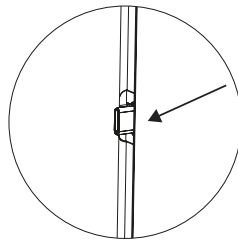

Sunset is an elegant, round-shaped, one-side open iPad wall mount. It is made of precisely machined aluminum with a smoothly anodized surface. The iPad wall mount has an integrated charging function and is available in 3 distinctive finishes.

Product characteristics

replaceable Alcantara®

integrated USB-C to USB-C cable for charging

easy insertion

Accessories

Displine 20W flush mount power supply with USB-C

Alcantara® tPanel in 8 colours

Displine PoE Converter 22W